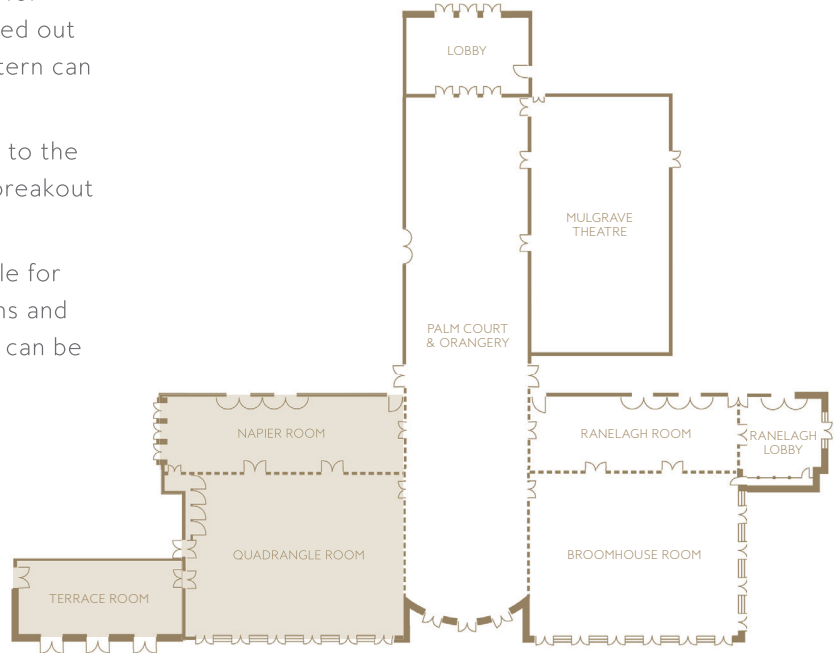

QUADRANGLE SUITE

These two rooms may be considered separately or opened out to create a larger, striking space. The Quadrangle Room is a striking space, with south facing, floor-to-ceiling windows framing the magnificent Hurlingham gardens and lawns.

As a Conference Room there is ample provision for lighting and microphones, the room can be blacked out for AV presentations, and a raised stage and lectern can be provided for speakers and panels.

The Quadrangle Room is linked by double doors to the adjoining Terrace Room, an ideal location for a breakout room or discrete refreshment area.

The Napier Room is a self contained area suitable for cocktail parties, canapè and bowl food receptions and seated events. For a major occasion, the Napier can be seamlessly joined to the larger Quadrangle.

Dimensions of Quadrangle Room:
18m x 19.5m

Dimensions of Napier Room:
20.2m x 6.5m

Boardroom	Classroom	Cabaret	Dinner/Dance	Lunch/Dinner	Reception	Runway	Theatre	U-Shape
-	200	200	280	320	450	-	450	-

THE QUADRANGLE ROOM